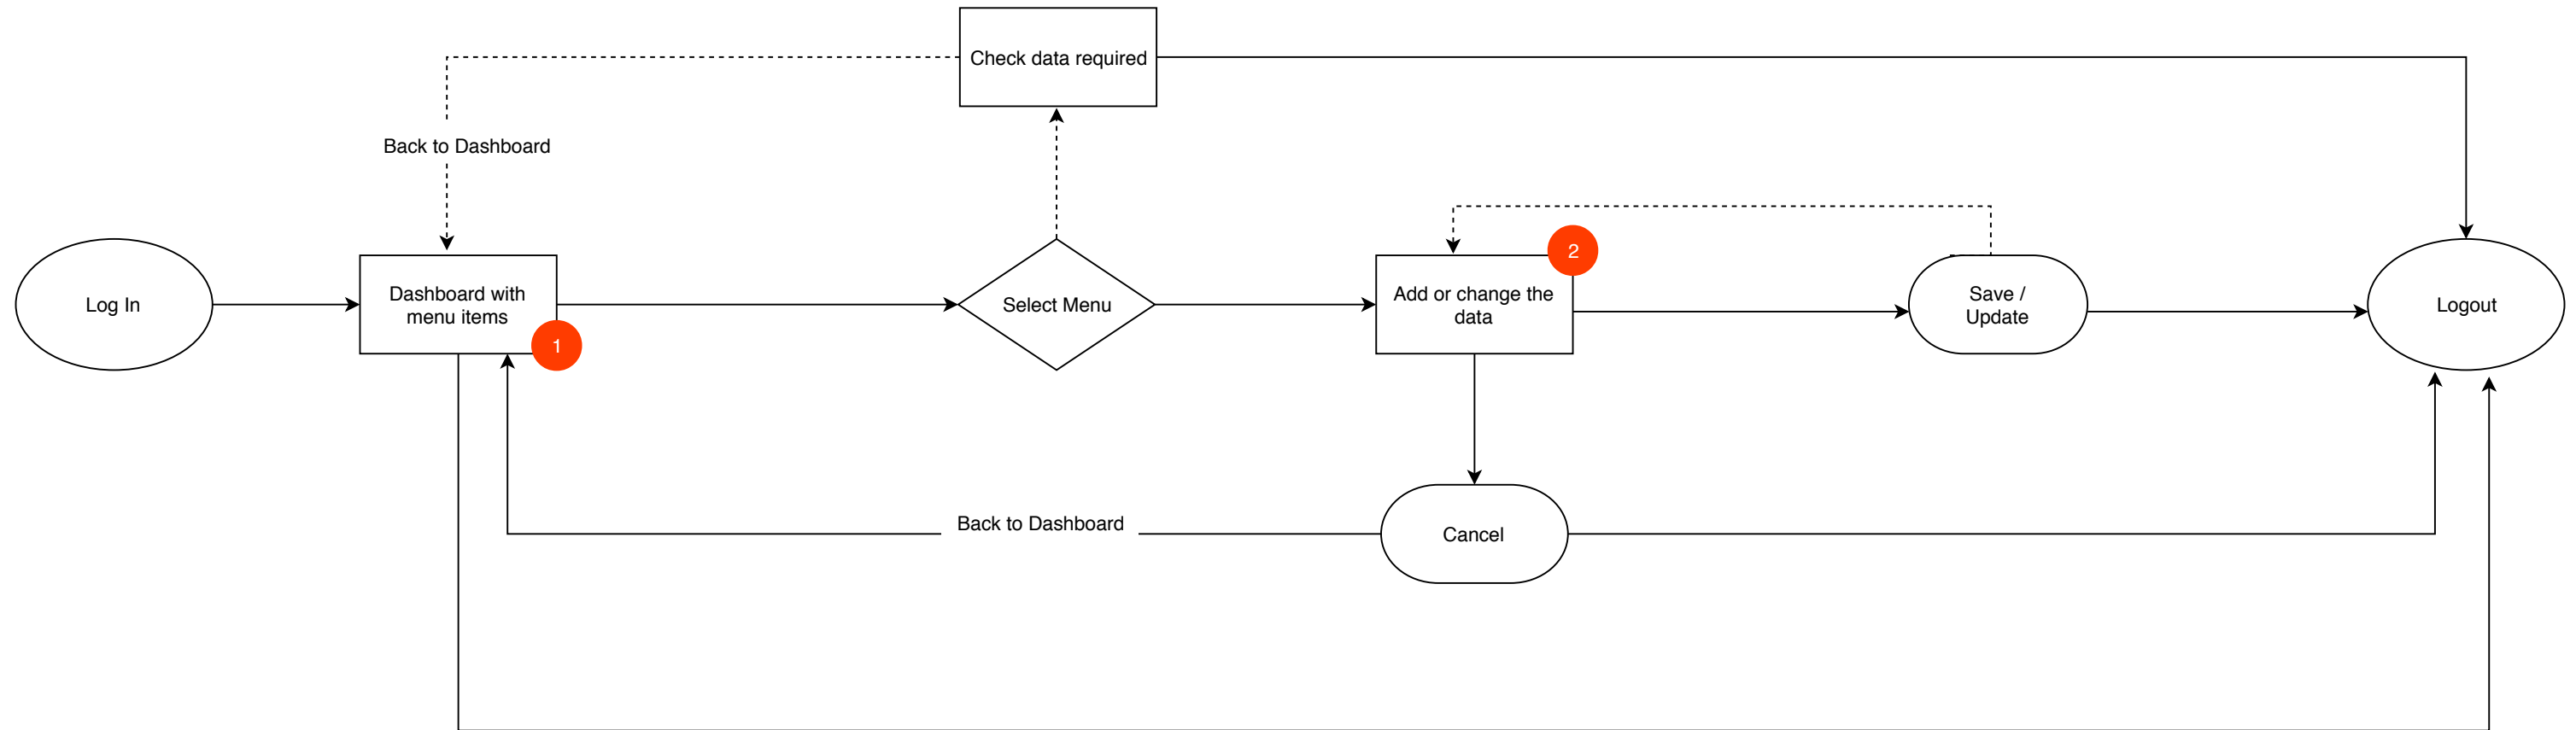

DMS Architecture - User Workflow

Created on 11 Oct 2018

1.	Dashboard menu will cover the below items: <ul style="list-style-type: none">• Upload forms• Forms library• Completed/sent forms library• Email template creation• Form creation• User management• Account settings.
2.	Add or Change data will cover: <ul style="list-style-type: none">• Edit forms• Upload new forms• Upload New templates• Resend forms• Check account settings etc.